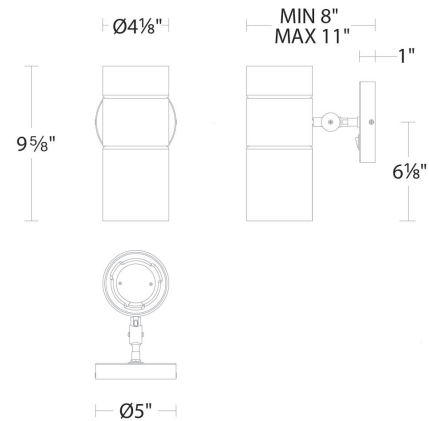

Fixture Type: _____

Catalog Number: _____

Project: _____

Location: _____

Pencil Skirt Swing Arm 3000K

Model & Size	Color Temp & CRI	Watt	LED Lumens	Delivered Lumens	Finish
BL-59110 10"	3000K 90	11W	826	367	AB Aged Brass BN Brushed Nickel

SPECIFICATIONS

Color Temp:	3000K
Input:	120 VAC, 50/60Hz
CRI:	90
Dimming:	ELV: 100-10%, TRIAC: 100-10%
Rated Life:	54000 Hours
Standards:	ETL, cETL, Title 24: 2019
	Damp Location Listed
Construction:	Aluminum body, glass diffuser

REPLACEMENT PARTS

- RPL-GLA-59110-01 - Top Glass
- RPL-GLA-59110-02 - Bottom Glass

FINISHES

LINE DRAWING

BL-59110