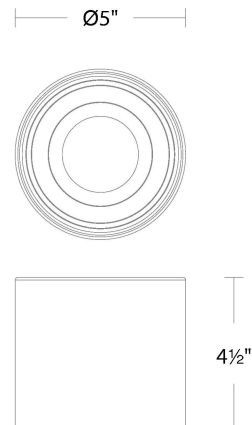

Fixture Type: _____

Catalog Number: _____

Project: _____

Location: _____

Downtown

Round Outdoor Ceiling Mount

Model & Size	Color Temp & CRI	Finish	Watt	LED Lumens	Delivered Lumens
FM-W47205 5"	3000K 90	BK Black	12W	900	331
	3500K 90	WT White		925	350
	4000K 90			950	333

Example: **FM-W47205-40-WT**

For custom requests please contact customs@wacighting.com

FEATURES

- Built in color temperature adjustability. Switch from 3000K/3500K/4000K
- ACLED driverless technology
- 5 Year warranty

SPECIFICATIONS

Color Temp:	3000K,3500K,4000K
Input:	120 VAC,50/60Hz
CRI:	90
Dimming:	ELV: 100-10% ,TRIAC: 100-10%
Rated Life:	54000 Hours
Mounting:	Can be mounted on ceiling or wall in all orientations
Standards:	ETL, cETL,IP65,Title 24 JA8-2019 Compliant
	Wet Location Listed
Construction:	Aluminum body, glass diffuser

FINISHES:

Black

White

LINE DRAWING:

FM-W47205