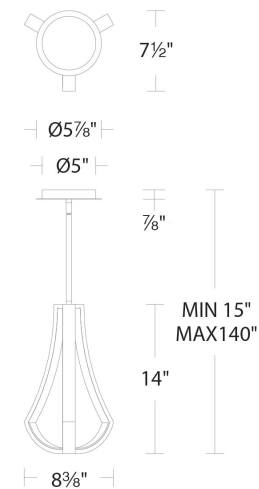

Fixture Type: _____

Catalog Number: _____

Project: _____

Location: _____

Artemis

Pendant 3000K

Model & Size	Color Temp & CRI	Watt	LED Lumens	Delivered Lumens	Finish
PD-85114 14"	3000K 90	16W	1179	737	BK Black BN Brushed Nickel

Example: **PD-85114-BK**

DESCRIPTION

Bringing eternal grace and lightness

FEATURES

- 3 arms illumination with frosted silicone diffuser
- Three 12" and one 6" downrods included (additional downrods available)
- Quick spin-on canopy design with minimal hardware for easy installation
- Can be mounted on slope ceiling
- Driver concealed within the canopy
- 5 year warranty

SPECIFICATIONS

Color Temp:	3000K
Input:	120/277 VAC, 50/60Hz
CRI:	90
Dimming:	ELV: 100-10%, TRIAC: 100-10%
Rated Life:	50000 Hours
Standards:	ETL, cETL, Title 24: 2019 Damp Location Listed
Construction:	Aluminum body, silicone diffuser

REPLACEMENT PARTS

- RPL-ROD-IN06-BN2 - Rod
- RPL-ROD-IN12-BN2 - Rod
- HDW-SY21-CE - Hardware Pack
- RPL-ROD-IN06-SYBK - 6" rod - BK finish
- RPL-ROD-IN12-SYBK - 12" rod - BK finish

FINISHES

LINE DRAWING

PD-85114