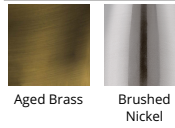

Fixture Type: _____

Catalog Number: _____

Project: _____

Location: _____

Mylie Wall Sconce 3000K

Model & Size	Color Temp & CRI	Finish	Watt	LED Lumens	Delivered Lumens	Title 24
WS-27010 10"	3000K 90	AB Aged Brass	18W	890	651	YES
	3000K 90	BN Brushed Nickel	18W	1240	843	YES

Example: **WS-27010-AB**

DESCRIPTION

An updated classic. Crescent styled element with up and down light perfect for over a vanity, a console or bedside.

FEATURES

- Front light and downlight for close to wall illumination
- ACLED driverless technology
- 5 Year warranty

SPECIFICATIONS

Color Temp:	3000K
Input:	120 VAC, 50/60Hz
CRI:	90
Dimming:	ELV: 100-10%
Rated Life:	54000 Hours
Standards:	ETL, cETL, Title 24: 2019 Damp Location Listed
Construction:	Steel hardware with opal glass diffuser

FINISHES

Aged Brass

Brushed Nickel

LINE DRAWING