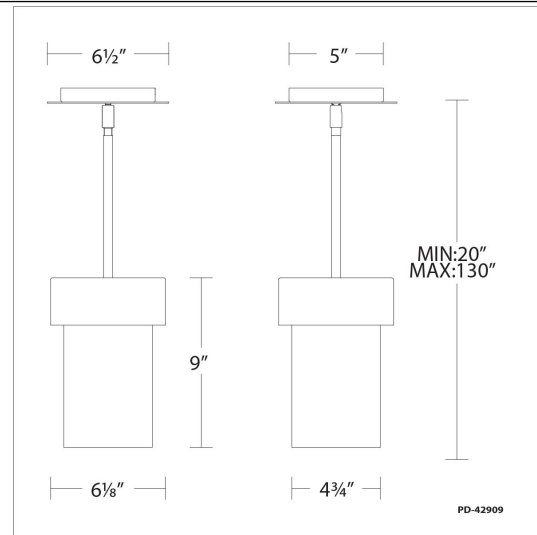

LINE DRAWING