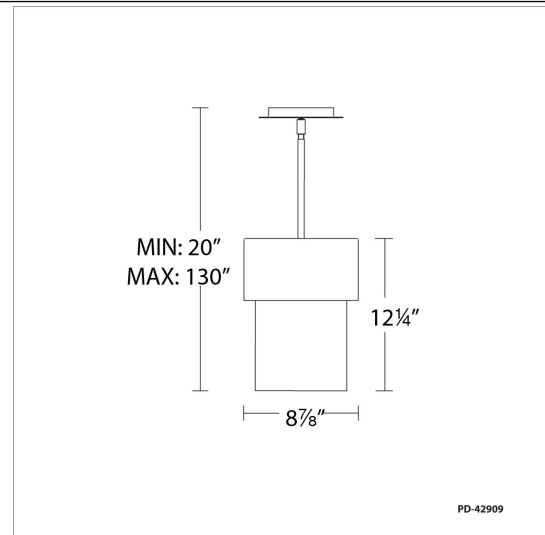

LINE DRAWING