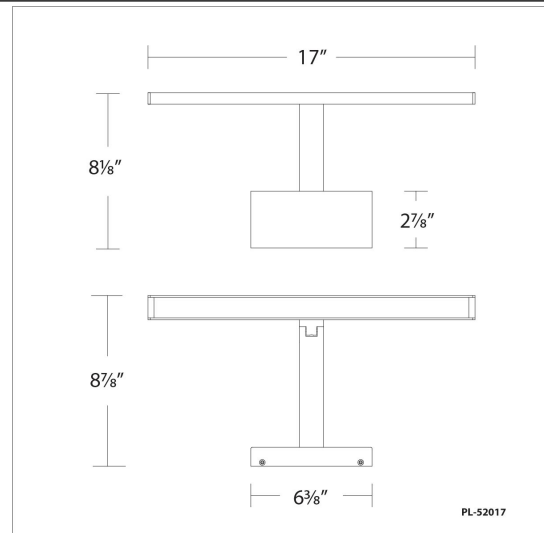

FINISHES

LINE DRAWING