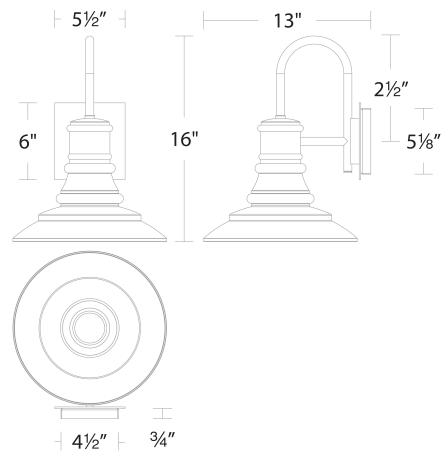

REPLACEMENT PARTS

RPL-GLA-85113 - Glass

FINISHES

Black

LINE DRAWING

WS-W85113

Fixture Type: _____

Catalog Number: _____

SPECIFICATIONS

Color Temp:	3000K
Input:	120 VAC, 50/60Hz
CRI:	90
Dimming:	ELV: 100-10%, TRIAC: 100-10%
Rated Life:	54000 Hours
Standards:	ETL, cETL, IP65, Title 24: 2019 Wet Location Listed
Construction:	Aluminum body, glass diffuser

REPLACEMENT PARTS

RPL-GLA-85116 - Glass

FINISHES

Black

LINE DRAWING

WS-W85116