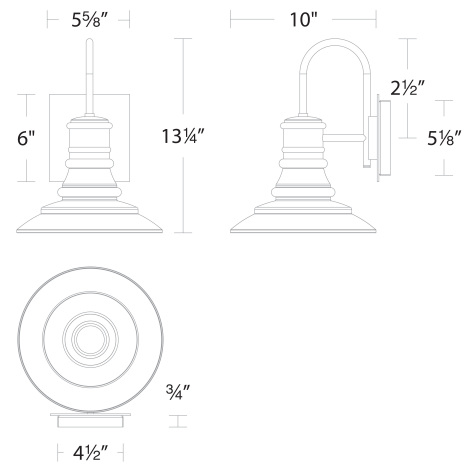

SPECIFICATIONS

Color Temp:	3000K
Input:	120 VAC, 50/60Hz
CRI:	90
Dimming:	ELV: 100-10%, TRIAC: 100-10%
Rated Life:	54000 Hours
Standards:	ETL, cETL, IP65, Title 24: 2019 Wet Location Listed
Construction:	Aluminum body, glass diffuser

REPLACEMENT PARTS

RPL-GLA-85113 - Glass

FINISHES

Black

LINE DRAWING

WS-W85113

Fixture Type: _____

Catalog Number: _____

Project: _____

Location: _____

Nantucket Outdoor Wall Sconce 3000K

Model & Size	Color Temp & CRI	Watt	LED Lumens	Delivered Lumens	Finish
WS-W85116 16"	3000K 90	6W	450	285	BK Black

Example: **WS-W85116-BK**