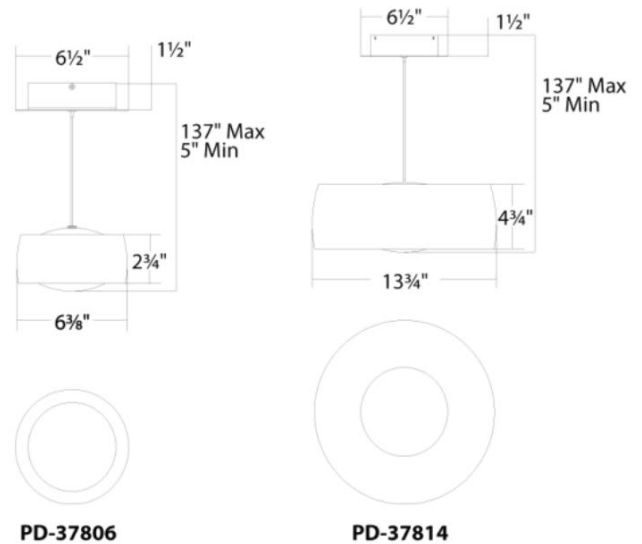

Fixture Type:

Catalog Number:

Project:

Location:

PRODUCT DESCRIPTION

An elegant design with rounded diffusers features up and down illumination for ambient and task lighting, while a beautifully finished metal shade along with an ultra-thin power wire create the sleekest profile possible.

FEATURES

- Thin powered aircraft cable provides an ultra-clean look
- Up and down illumination
- Can be mounted on a sloped ceiling
- Driver concealed within canopy

SPECIFICATIONS

- Color Temp:** 3000K
- CRI:** 80
- Dimming:** 100% - 10% ELV
- Rated Life:** 54,000 hrs
- Input:** 120V
- Construction:** Aluminum with polycarbonate diffuser
- Finish:** Brushed Aluminum
- Standards:** ETL & cETL listed, Damp listed, Title 24

ORDER NUMBER

Model	Wattage	Voltage	LED Lumens	Delivered Lumens	Finish
PD-37806	6"	15W	1198	685	AL <i>Brushed Aluminum</i> 
PD-37814	14"	28W	3150	1800	

Example: **PD-37814-AL**

dweLED.com
 Phone (800) 526.2588
 Fax (800) 526.2585