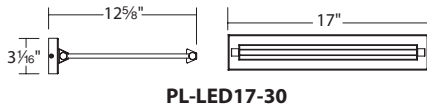

PRODUCT DESCRIPTION

Fine art illuminated. Available in two designer finishes to complement upscale artwork.

FEATURES

- Conserves artwork while providing vibrant color rendering
- Head rotates 35° up or down
- Driver concealed within the fixture
- Color Temperature: 3000K
- CRI: 90
- Rated Life: 50,000 hours

SPECIFICATIONS

Construction: Aluminum

Input: 120V - 277V

Dimming: 100% - 10% ELV / 0-10V / TRIAC

Light Source: High output LED

Finish: Black (BK), Aged Brass (AB)

Standards: ETL/cETL, Damp location listed, JA8 2016 Title 24 Compliant

ORDER NUMBER

Model	Size	Watt	LED Lumens	Delivered Lumens	Finish
PL-LED17-30	17"	14W	1125	811	BK <i>Black</i>  AB <i>Aged Brass</i> 
PL-LED24-30	24"	17.5W	1490	1078	
PL-LED34-30	34"	24W	1992	1500	

Example: **PL-LED17-30-BK**