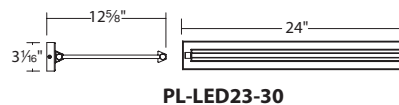

PRODUCT DESCRIPTION

Fine art illuminated. Available in two designer finishes to complement upscale artwork.

FEATURES

- Conserves artwork while providing vibrant color rendering
- Head rotates 35° up or down
- Driver concealed within the fixture
- Color Temperature: 3000K
- CRI: 90
- Rated Life: 50,000 hours

SPECIFICATIONS

Construction: Aluminum

Input: 120V - 277V

Dimming: 100% - 10% ELV / 0-10V / TRIAC

Light Source: High output LED

Finish: Black (BK), Aged Brass (AB)

Standards: ETL/cETL, Damp location listed, JA8 2016 Title 24 Compliant

ORDER NUMBER

Model	Size	Watt	LED Lumens	Delivered Lumens	Finish
PL-LED17-30	17"	14W	1125	811	BK <i>Black</i>  AB <i>Aged Brass</i> 
PL-LED24-30	24"	17.5W	1490	1078	
PL-LED34-30	34"	24W	1992	1500	

Example: **PL-LED17-30-BK**