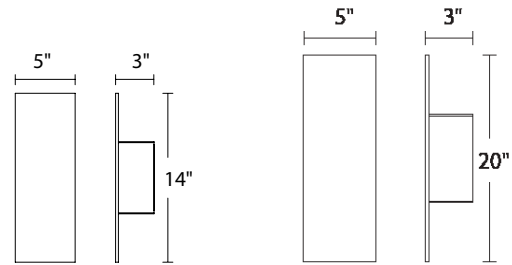

WS-W54614

WS-W54620

ORDER NUMBER

Model	Size	Watt	LED Lumens	Delivered Lumens	Finish
WS-W54614	14"	11W	847	458	AL <i>Brushed Aluminum</i> BZ <i>Bronze</i> BK <i>Black</i>
WS-W54620	20"	11W	631	478	

Example: **WS-W54614-AL**