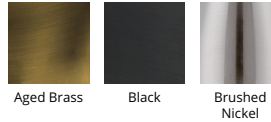

Fixture Type: _____

Catalog Number: _____

Project: _____

Location: _____

Kent Swing Arm 3000K

Model & Size	Color Temp & CRI	Watt	Voltage	LED Lumens	Delivered Lumens	Finish
PL-50023 23"	3000K 90	18W	120 VAC	1400	792	AB Aged Brass BK Black BN Brushed Nickel

Example: **PL-50023-AB**

DESCRIPTION

Influential and substantial. Showcase artwork or bookcases with stylish LED illumination.

FEATURES

- Light source is 180 degrees rotatable
- ACLED driverless technology
- 5 Year warranty

SPECIFICATIONS

Color Temp:	3000K
Input:	120 VAC, 50/60Hz
CRI:	90
Dimming:	ELV: 100-10%
Rated Life:	54000 Hours
Standards:	ETL, cETL Damp Location Listed
Construction:	Aluminum hardware with acrylic diffuser

FINISHES

LINE DRAWING