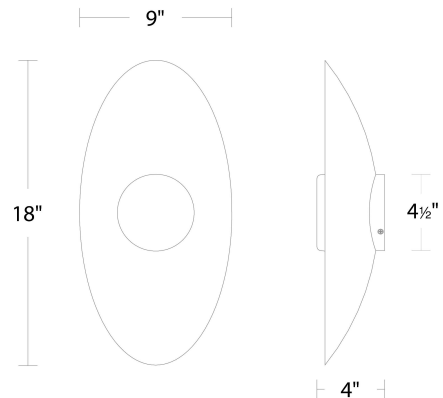

Fixture Type: _____

Catalog Number: _____

Project: _____

Location: _____

Glamour

Wall Sconce

| Model & Size | Color Temp | Finish | LED Watts | LED Lumens | Delivered Lumens |
|--------------|------------|---------------|-----------|------------|------------------|
| WS-53318 18" | 2700K | AB Aged Brass | 7W | 577 | 226 |
| | 3000K | BK Black | 7W | 577 | 226 |
| | 3500K | | 7W | 577 | 226 |

FINISHES:

Black

Aged Brass

LINE DRAWING:

WS-53318