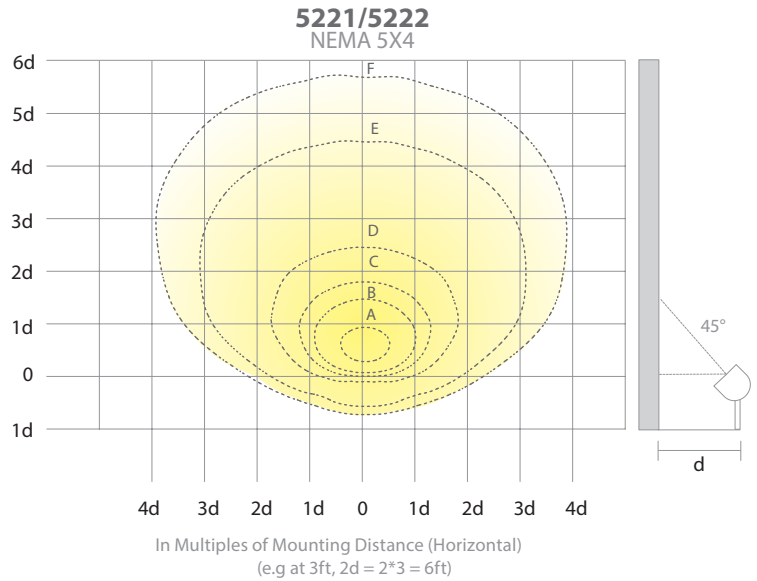

FIXTURE	MOUNTING DISTANCE (d)	A	B	C	D	E	F
5221/5222 (5X4)	3ft	28.9fc	13.4fc	7.9fc	3fc	0.36fc	0.14fc
	4ft	16.3fc	7.5fc	4.4fc	1.7fc	0.20fc	0.08fc
	5ft	10.4fc	4.8fc	2.8fc	1.1fc	0.13fc	0.05fc
	6ft	7.3fc	3.4fc	2.0fc	0.75fc	0.09fc	0.04fc
	7ft	5.3fc	2.5fc	1.5fc	0.55fc	0.07fc	0.03fc
	8ft	4.1fc	1.9fc	1.1fc	0.42fc	0.05fc	0.02fc
	9ft	3.2fc	1.5fc	0.87fc	0.33fc	0.04fc	0.02fc
	10ft	2.6fc	1.2fc	0.71fc	0.27fc	0.03fc	0.01fc

In Multiples of Mounting Distance (Vertical)