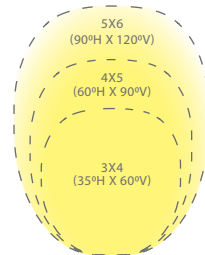

NEMA WALL WASH 5222
120V **2700K**

Product	Data	NEMA 6X5					NEMA 5X4					NEMA 4X3				
		CBCP	Lumen (LM)	VA(VA)	Efficacy (lm/w)	Beam Angle(°)	CBCP	Lumen (LM)	VA(VA)	Efficacy (lm/w)	Beam Angle(°)	CBCP	Lumen (LM)	VA(VA)	Efficacy (lm/w)	Beam Angle(°)
 5221	3w	26.91	62.9767	3.7	24.28	109.4x91.9	27.35	36.2038	3.7	13.88	92.8x52.2	26.72	20.0697	3.7	7.71	67.4x36.8
	7W	324.1	759.82	10.317	78.01	109.4x92.1	333	441.467	10.628	43.82	92.7x52.4	298.8	222.547	9.789	24.2	67.4x36.8
	15W	497.6	1167.13	15.884	75.31	109.4x92.1	534.6	708.809	17.419	41.54	92.7x52.5	526.5	392.108	17.469	22.9	67.4x36.8
	23W	672.6	1577.58	22.756	70.24	109.4x92.2	681.9	904.631	23.39	39.16	92.7x52.4	661.8	493.099	22.768	21.95	67.4x36.9
	26W	697.7	1634.45	24.054	68.78	109.4x92.0	705.5	936.061	24.11	39.31	92.7x52.4	689.7	513.784	24.064	21.61	67.4x36.9

*Architectural beam distributions from 3x4 to 4x5 to 5x6 proportions and everything in between.
Always a uniform wide beam wash of light.*