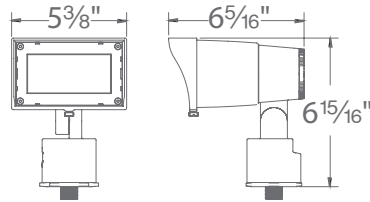

ADJUSTABLE BEAM WALL WASH 120V

5222

WAC

LANDSCAPE LIGHTING

Fixture Type:

Catalog Number:

Project: _____

Location: _____

PRODUCT DESCRIPTION

With the ability to achieve beam distributions of 3x4 to 5x6 proportions and more, expect a uniform beam wash of light in a fixture that can adapt to changing needs. A powerhouse all-in-one unit in 120 VAC or 9-15VAC provides integral brightness control, and the ability to be dimmed, while being compatible with a range of accessories.

FEATURES

- Continuously adjustable NEMA beam distribution 3x4 (35" x 60"), 4x5 (60" x 90"), 5x6 (90" x 120")
- Integral brightness control
- Simple to retrofit existing line voltage systems or coordinate well with a new commercial landscape job
- IP65 Rated, protected against powerful water jets
- Solid die-cast brass or corrosion resistant aluminum alloy

SPECIFICATIONS

- **Input:** 110V - 120VAC
- **Power:** 3W to 25W
- **Brightness:** 200 lm to 1550 lm
- **Beam Angle:** Assorted NEMA distributions
- **CRI:** 85
- **Rated Life:** 45,000 hours

ORDERING NUMBER

	Color Temp	Finish
5222 Adjustable beam wall wash 120V	2700K 3000K	BK Black on Aluminum BZ Bronze on Aluminum BBR Bronze on Brass

5222-_____

Example: **5222-30BZ**

waclighting.com
Phone (800) 526.2588
Fax (800) 526.2585

Headquarters/Eastern Distribution Center
44 Harbor Park Drive
Port Washington, NY 11050

Central Distribution Center
1600 Distribution Ct
Lithia Springs, GA 30122

Western Distribution Center
1750 Archibald Avenue
Ontario, CA 91760