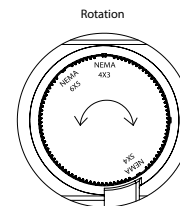

NEMA WALL WASH 5222
120V **2700K**

Product	Data	NEMA 6X5					NEMA 5X4					NEMA 4X3				
		CBCP	Lumen (LM)	VA(VA)	Efficacy (lm/w)	Beam Angle(°)	CBCP	Lumen (LM)	VA(VA)	Efficacy (lm/w)	Beam Angle(°)	CBCP	Lumen (LM)	VA(VA)	Efficacy (lm/w)	Beam Angle(°)
 5221	3w	26.91	62.9767	3.7	24.28	109.4x91.9	27.35	36.2038	3.7	13.88	92.8x52.2	26.72	20.0697	3.7	7.71	67.4x36.8
	7W	324.1	759.82	10.317	78.01	109.4x92.1	333	441.467	10.628	43.82	92.7x52.4	298.8	222.547	9.789	24.2	67.4x36.8
	15W	497.6	1167.13	15.884	75.31	109.4x92.1	534.6	708.809	17.419	41.54	92.7x52.5	526.5	392.108	17.469	22.9	67.4x36.8
	23W	672.6	1577.58	22.756	70.24	109.4x92.2	681.9	904.631	23.39	39.16	92.7x52.4	661.8	493.099	22.768	21.95	67.4x36.9
	26W	697.7	1634.45	24.054	68.78	109.4x92.0	705.5	936.061	24.11	39.31	92.7x52.4	689.7	513.784	24.064	21.61	67.4x36.9

*Architectural beam distributions from 3x4 to 4x5 to 5x6 proportions and everything in between.
Always a uniform wide beam wash of light.*