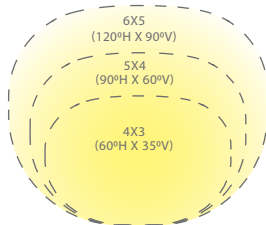

NEMA WALL WASH 5222
120V **2700K**

Product	Data	NEMA 6X5					NEMA 5X4					NEMA 4X3				
		CBCP	Lumen (LM)	VA(VA)	Efficacy (lm/w)	Beam Angle(°)	CBCP	Lumen (LM)	VA(VA)	Efficacy (lm/w)	Beam Angle(°)	CBCP	Lumen (LM)	VA(VA)	Efficacy (lm/w)	Beam Angle(°)
 5221	3w	26.91	62.9767	3.7	24.28	109.4x91.9	27.35	36.2038	3.7	13.88	92.8x52.2	26.72	20.0697	3.7	7.71	67.4x36.8
	7W	324.1	759.82	10.317	78.01	109.4x92.1	333	441.467	10.628	43.82	92.7x52.4	298.8	222.547	9.789	24.2	67.4x36.8
	15W	497.6	1167.13	15.884	75.31	109.4x92.1	534.6	708.809	17.419	41.54	92.7x52.5	526.5	392.108	17.469	22.9	67.4x36.8
	23W	672.6	1577.58	22.756	70.24	109.4x92.2	681.9	904.631	23.39	39.16	92.7x52.4	661.8	493.099	22.768	21.95	67.4x36.9
	26W	697.7	1634.45	24.054	68.78	109.4x92.0	705.5	936.061	24.11	39.31	92.7x52.4	689.7	513.784	24.064	21.61	67.4x36.9

*Architectural beam distributions from 3x4 to 4x5 to 5x6 proportions and everything in between.
Always a uniform wide beam wash of light.*