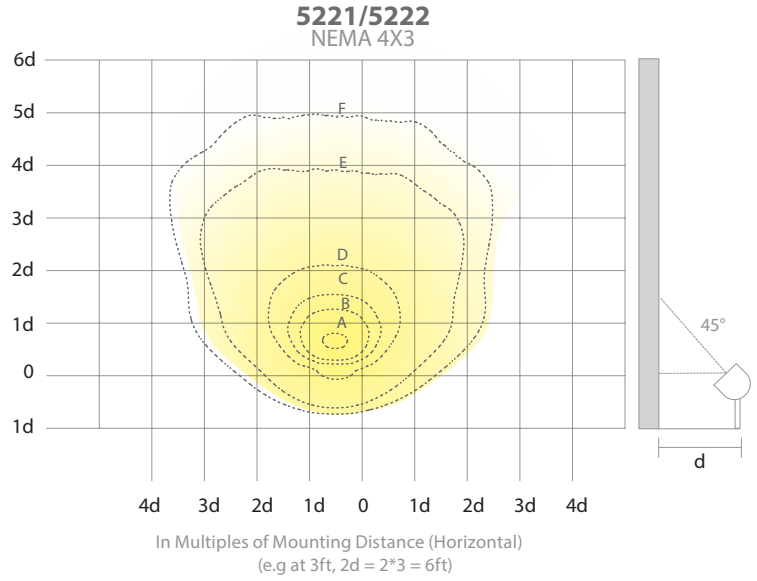

LANDSCAPE LED LANDSCAPE

ADJUSTABLE BEAM WALL WASH PHOTOMETRICS

FIXTURE	MOUNTING DISTANCE (d)	A	B	C	D	E	F
5221/5222 (4X3)	3ft	27.9fc	11.3fc	5.6fc	1.5fc	0.05fc	0.02fc
	4ft	15.7fc	6.3fc	3.2fc	0.85fc	0.03fc	0.01fc
	5ft	10.1fc	4.1fc	2fc	0.53fc	0.02fc	0.01fc
	6ft	7fc	2.8fc	1.4fc	0.37fc	0.01fc	-
	7ft	5.1fc	2.1fc	1fc	0.28fc	0.01fc	-
	8ft	4fc	1.6fc	0.79fc	0.21fc	0.01fc	-
	9ft	3.1fc	1.3fc	0.62fc	0.17fc	0.01fc	-
	10ft	2.5fc	1.0fc	0.51fc	0.14fc	-	-

In Multiples of Mounting Distance (Vertical)