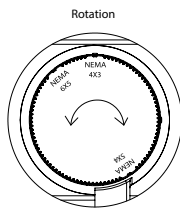

NEMA WALL WASH 5222
120V **2700K**

Product	Data	NEMA 6X5					NEMA 5X4					NEMA 4X3				
		CBCP	Lumen (LM)	VA(VA)	Efficacy (lm/w)	Beam Angle(°)	CBCP	Lumen (LM)	VA(VA)	Efficacy (lm/w)	Beam Angle(°)	CBCP	Lumen (LM)	VA(VA)	Efficacy (lm/w)	Beam Angle(°)
 5221	3w	26.91	62.9767	3.7	24.28	109.4x91.9	27.35	36.2038	3.7	13.88	92.8x52.2	26.72	20.0697	3.7	7.71	67.4x36.8
	7W	324.1	759.82	10.317	78.01	109.4x92.1	333	441.467	10.628	43.82	92.7x52.4	298.8	222.547	9.789	24.2	67.4x36.8
	15W	497.6	1167.13	15.884	75.31	109.4x92.1	534.6	708.809	17.419	41.54	92.7x52.5	526.5	392.108	17.469	22.9	67.4x36.8
	23W	672.6	1577.58	22.756	70.24	109.4x92.2	681.9	904.631	23.39	39.16	92.7x52.4	661.8	493.099	22.768	21.95	67.4x36.9
	26W	697.7	1634.45	24.054	68.78	109.4x92.0	705.5	936.061	24.11	39.31	92.7x52.4	689.7	513.784	24.064	21.61	67.4x36.9

*Architectural beam distributions from 3x4 to 4x5 to 5x6 proportions and everything in between.
Always a uniform wide beam wash of light.*