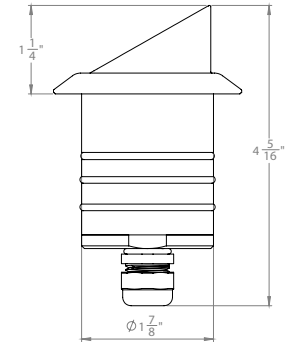

### PRODUCT DESCRIPTION

Landscape 2" recessed inground luminaire for up, down, side light applications.