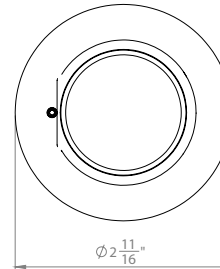

### PRODUCT DESCRIPTION

Landscape 2" recessed inground luminaire for up, down, side light applications.