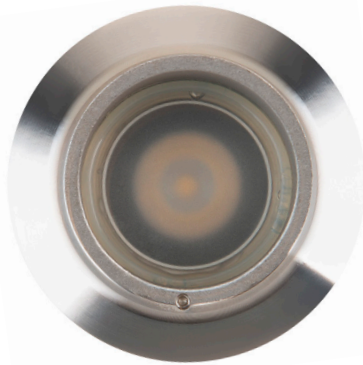

2" INGROUND - SHROUD

2111

WAC

LANDSCAPE LIGHTING

Fixture Type:

Catalog Number:

Project: _____

Location: _____