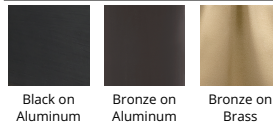

FINISHES

Fixture Type: _____

Catalog Number: _____

Project: _____

Location: _____