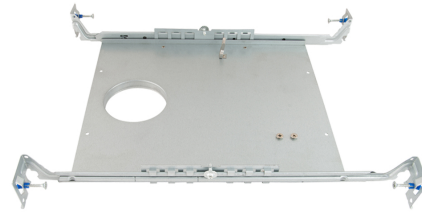

WAC LIGHTING

Ion 2" Round Downlight Frame-In Kits

Model & Product

R2DRDN-FRAME Downlight Frame In Kit

Example: **R2DRDN-FRAME**

FEATURES

- 5 year warranty

SPECIFICATIONS

Construction:	20 Gauge cold rolled steel
Light Source:	Integrated LED
Cut Out:	3"
Finish:	
Ceiling Thickness:	1/2" - 1 1/2"
Operating Temp:	°F to °F (°C to °C)

Fixture Type: _____

Catalog Number: _____

Project: _____