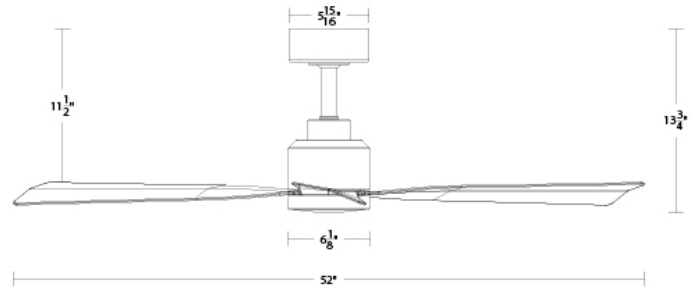

CLEAN 52" Ceiling Fan
F-003

WAC
SMART FANS

PRODUCT DESCRIPTION

A smart fan with minimalist appeal. It perfectly suits a range of design styles without overpowering. Convenient wall and remote control options provide flexibility and ease of use, while a whisper-quiet and energy-efficient DC motor powers the ABS blades.

SPECIFICATIONS

Construction: Aluminum
Blade: 20° Pitch, 54" sweep, ABS
Downrod: 3/4"W X 6"H included
Mounting Slope: Up to 32°
Wire: 80"
Hanging Weight: 17 lbs
Total Power: 45W
Standards: UL/cUL Wet Location listed, Title 24 Compliant, Title 20 Compliant, Energy Star Rated

FEATURES

- 6 fan speeds through both Summer and Winter Modes
- Silent DC motor
- Includes remote control with wall cradle
- Wall control for 3, 4-way control sold separately
- Compatible with WAC app $9.95 per fan + applicable tax

Motor Type

DC125NS sensorless DC motor

AIRFLOW/ENERGY EFFICIENCY

Weighted-Average Airflow CFM: 4039/6027 (High)
Energy Use (W): 21/30 (High)
Estimated Yearly Energy Cost ($): $5.28
Efficiency (CFM/W): 188/201 (High)

ORDER NUMBER

Model	LED Lumens	Delivered Lumens	Housing	Blade
F-003L	1110	376	BA <i>Brushed Aluminum</i>	TT <i>Titanium Silver</i>
			MB <i>Matte Black</i>	MB <i>Matte Black</i>
			MW <i>Matte White</i>	MW <i>Matte White</i>
			SB <i>Satin Brass</i>	MW <i>Matte White</i>

Example: **F-003L-MB**

The WAC app synchronizes seamlessly with smart home devices you already own

www.WACLighting.com
Phone (866) 810.6615
Fax (800) 526.2585

Headquarters/Eastern Distribution Center
44 Harbor Park Drive
Port Washington, NY 11050

Central Distribution Center
1600 Distribution Ct
Lithia Springs, GA 30122

Western Distribution Center
1750 Archibald Avenue
Ontario, CA 91760