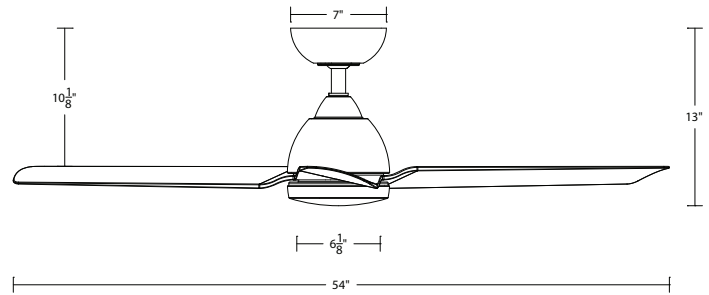

MOCHA

F-001

54" Ceiling Fan

WAC SMART FANS

PRODUCT DESCRIPTION

Mocha renders a youthful take on a timeless model that has something every generation can agree on. This smart-looking fan stands out in a stainless steel aesthetic or blend into a time honored style with a versatility matched by high performance in large spaces. Make it smart by downloading the app for additional functionality.

FEATURES

- 6 fan speeds through both Summer and Winter Modes
- Silent DC motor
- Luminaire cover included
- Includes remote control with wall cradle (RC20-WT)
- Wall control for 3, 4-way control sold separately
- Compatible with WAC app $9.95 per fan + applicable tax

AIRFLOW/ENERGY EFFICIENCY

Weighted-Average/High Airflow CFM:	4633/6872
Weighted-Average/High Energy Use (W):	17/25
Estimated Yearly Energy Cost ($):	$4.42
Weighted-Average/High Efficiency (CFM/W):	241/275
Max RPM:	161

ORDER NUMBER

Model	Housing	Blade
F-001	BA <i>Brushed Aluminum</i>	TT <i>Titanium Silver</i>
	MB <i>Matte Black Matte</i>	MB <i>Matte Black</i>
	MW <i>White</i>	MW <i>Matte White</i>
	OB <i>Oil-Rubbed Bronze</i>	BZ <i>Bronze</i>

F-001-__

Example: F-001-MB

*This fan comes uni-pack - blade select options are not available

* Range results may vary based on application and surroundings.

The WAC app synchronizes seamlessly with smart home devices you already own

wacighting.com
Phone (800) 526.2588
Fax (800) 526.2585

Headquarters/Eastern Distribution Center
44 Harbor Park Drive
Port Washington, NY 11050

Central Distribution Center
1600 Distribution Ct
Lithia Springs, GA 30122

Western Distribution Center
1750 Archibald Avenue
Ontario, CA 91760

WAC retains the right to modify the design of our products at any time as part of the company's continuous improvement program. JUL 2020