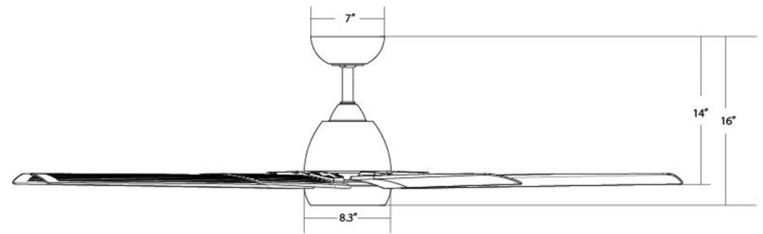

MOCHA XL

F-064L

66" Ceiling Fan

WAC SMART FANS

PRODUCT DESCRIPTION

Mocha XL is an expansion on a timeless model that has something every generation can enjoy. This smart fan's aesthetic stands out with a time honored style and versatility unmatched by its high performance in large spaces. Make it smart by downloading the WAC Smart Fans app for additional functionality.

FEATURES

- 6 fan speeds through both Summer and Winter Modes
- Silent DC motor
- Luminaire cover included
- Includes remote control with wall cradle (RC20-WT)
- Wall control for 3, 4-way control sold separately
- Compatible with WAC app $9.95 per fan + applicable tax

AIRFLOW/ENERGY EFFICIENCY

Weighted-Average/High Airflow CFM:	8500/5250
Weighted-Average/High Energy Use (W):	32/25
Estimated Yearly Energy Cost ($):	$5.19
Weighted-Average/High Efficiency (CFM/W):	266/255
Max RPM:	153

ORDER NUMBER

Model	Housing	Blade
F-064L	BA <i>Brushed Aluminum</i>	TT <i>Titanium Silver</i>
	MB <i>Matte Black Matte</i>	MB <i>Matte Black</i>
	MW <i>White</i>	MW <i>Matte White</i>

F-064L-__

Example: F-064L-MB

*This fan comes uni-pack - blade select options are not available

* Range results may vary based on application and surroundings.

The WAC app synchronizes seamlessly with smart home devices you already own

wacighting.com
Phone (800) 526.2588
Fax (800) 526.2585

Headquarters/Eastern Distribution Center
44 Harbor Park Drive
Port Washington, NY 11050

Central Distribution Center
1600 Distribution Ct
Lithia Springs, GA 30122

Western Distribution Center
1750 Archibald Avenue
Ontario, CA 91760

WAC retains the right to modify the design of our products at any time as part of the company's continuous improvement program. JUL 2020