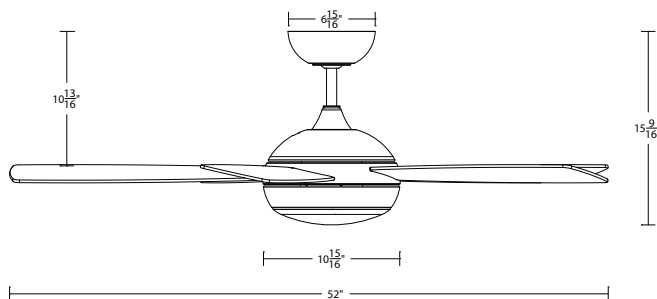

ODYSSEY

F-005L

52" Ceiling Fan

WAC SMART FANS

PRODUCT DESCRIPTION

Make a statement with Odyssey, an updated twist on a classic style. The bold, round shape of the body and smooth asymmetrical blades are accompanied by the familiar beaded fan speed and light chains, creating a model that is equal parts refreshing and recognizable. Make it smart by downloading the app for additional functionality.

SPECIFICATIONS

Construction:	Aluminum, Plywood
Blade:	12° Pitch, 52" sweep
Downrod:	3/4"W X 6"H included
Mounting Slope:	Up to 32°
Wire:	80"
Hanging Weight:	17 lbs
Total Power:	48W
Standards:	UL/cUL Damp Location listed, Title 24 Compliant, Title 20 Compliant, Energy Star Rated
Motor Type:	120 x 15 sensorless DC motor