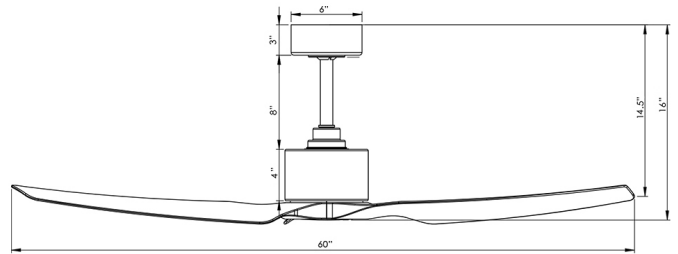

TERMINATOR UV

F-069U

60" Ceiling Fan

WAC SMART FANS

PRODUCT DESCRIPTION

Terminator UV uses a patent-pending system, which combines a UV-C LED ring with a powerful fan.

FEATURES

- 6 fan speeds through both Summer and Winter Modes
- Silent DC motor
- Includes remote control with wall cradle (RCUV-WT)
- Wall control for 3, 4-way control sold separately
- Compatible with WAC Smart Fans app
- Includes violet LED indicators to let you know the UV-C Module is on

AIRFLOW/ENERGY EFFICIENCY

Weighted-Average/High Airflow CFM:	4104/6148
Weighted-Average/High Energy Use (W):	20/26
Estimated Yearly Energy Cost ($):	6
Weighted-Average/High Efficiency (CFM/W):	201
Max RPM:	142

ORDER NUMBER

Model	Housing	Blade
F-069U	MB <i>Matte Black</i>	MB <i>Matte Black</i>
	MW <i>Matte White</i>	MW <i>Matte White</i>

F-069U-__

Example: **F-069U-MB**

SPECIFICATIONS

Construction:	Aluminum, ABS
Blade:	16° Pitch, 60" sweep
Downrod:	3/4"W X 8"H included
Mounting Slope:	Up to 30°
Wire:	80"
Hanging Weight:	16 lbs
Total Power:	42.5W
Standards:	UL/cUL Damp Location listed, Title 20 Compliant, Energy Star Rated, EPA Est. No. 100431-CHN-1
Motor Type:	DC 120 x 25 sensorless DC motor

WIRELESS PERFORMANCE

Wi-Fi Range:	Up to 150 ft (Results may vary based on application and surroundings)
Bluetooth Range:	Up to 150 ft (Results may vary based on application and surroundings)

UV-C LED PERFORMANCE

Light Source:	UV-C LED Modules (only operate when the fan is spinning)
Light Wattage:	16.5W
Dimming:	N/A
Peak wavelength:	275 nm
Maintenance:	Your module will flash when it has 80-hours left of life.

The WAC app synchronizes seamlessly with smart home devices you already own

wacighting.com
Phone (800) 526.2588
Fax (800) 526.2585

Headquarters/Eastern Distribution Center
44 Harbor Park Drive
Port Washington, NY 11050

Central Distribution Center
1600 Distribution Ct
Lithia Springs, GA 30122

Western Distribution Center
1750 Archibald Avenue
Ontario, CA 91760

WAC retains the right to modify the design of our products at any time as part of the company's continuous improvement program. JUL 2021