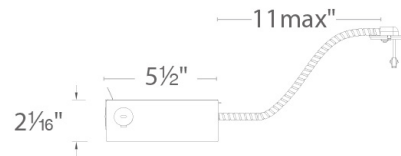

LINE DRAWING: