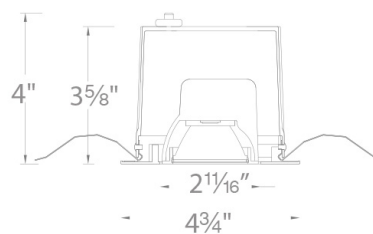

LINE DRAWING: