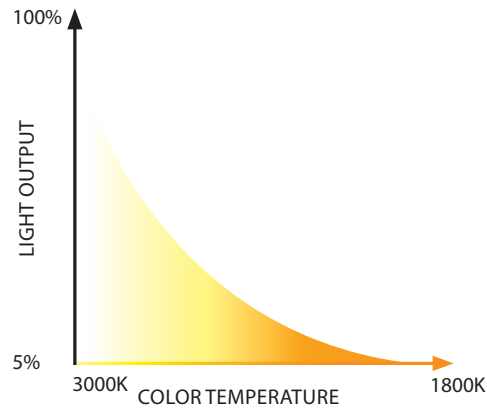

OCULARC 3.0 DIM-TO-WARM

0 -35° Adjustable - R3BRA, R3BSA

WAC LIGHTING

Responsible Lighting®

Fixture Type:

Catalog Number:

Project: _____

Location: _____

PRODUCT DESCRIPTION

The brilliant LED recessed downlight that gradually changes to a warmer color temperature as you dim. Great for new construction projects or remodels.

FEATURES

- Dim-to-Warm color temperature range: 3000K - 1800K
- Energy Star® Rated
- Title 24 Compliant
- IC-rated Remodel and New Construction
- Airtight in New Construction and remodel
- Shallow housing under 4" depth
- Cutout 4¼"

SPECIFICATIONS

Construction: Die-cast aluminum trim and heat sink

Dimming: ELV or TRIAC or 0-10V dimming compatible

Input: 120V for R3BNICA-10, R3BBRT-10; 120-277V for R3BNICA-10U

Light Source: 11W 95 CRI Single LED Module. Rated Life: 50,000 hours

Mounting: Retention clips firmly hold trim to housing.

Finish: Powder coated

Ceiling thickness: ½" - 1"

Standards: ETL&cETL listed, Damp location listed

Operating Temperature: -4°F to 104°F (20°C to 40°C)

Trims (Order Housing Separately)	Model	Beam	Max Lumens	Max CBCP	Color Temp	Finish
	R3BRA Round 0 - 35° Adjustable	S 19° N 27° F 50°	745	2820	WD 3000K - 1800K	HZWT Haze/White BN Brushed Nickel WT White BK Black
	R3BSA Square 0 - 35° Adjustable	S 19° N 27° F 50°	745	2820	WD 3000K - 1800K	HZWT Haze/White BN Brushed Nickel WT White BK Black

R3BRA-__WD-WT

Example: R3BRA-SWD-WT

waclighting.com
Phone (800) 526.2588
Fax (800) 526.2585

Headquarters/Eastern Distribution Center
44 Harbor Park Drive
Port Washington, NY 11050

Central Distribution Center
1600 Distribution Ct
Lithia Springs, GA 30122

Western Distribution Center
1750 Archibald Avenue
Ontario, CA 91760