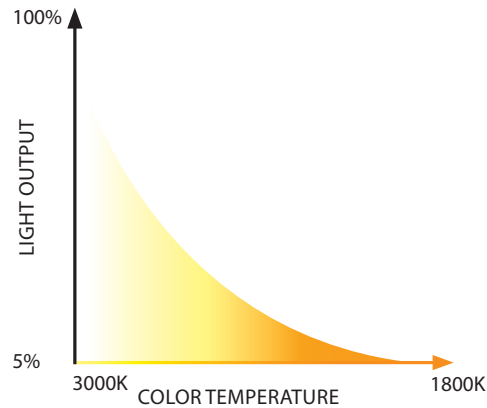

SPECIFICATIONS

Construction: Die-cast aluminum trim and heat sink

Dimming: ELV or TRIAC or 0-10V dimming compatible

Input: 120V for R3BNICA-10, R3BBRT-10; 120-277V for R3BNICA-10U

Light Source: 11W 95 CRI Single LED Module. Rated Life: 50,000 hours

Mounting: Retention clips firmly hold trim to housing.

Finish: Powder coated

Ceiling thickness: ½" - 1"

Standards: ETL&cETL listed, Wet location listed

Operating Temperature: -4°F to 104°F (20°C to 40°C)