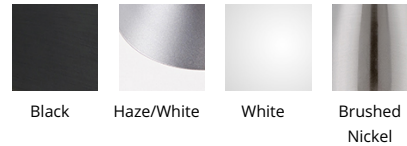

WAC LIGHTING

Ocularc 1.0

8W Open Reflector Round

Fixture Type: _____

Catalog Number: _____

Project: _____

Location: _____

Model	Beam	Color Temp & CRI	Lumens	CBCP	Finish
R1BRD-08	F 45°	927 2700K - 90	530	825	BK Black
		930 3000K - 90	570	892	BN Brushed Nickel
	N 25°	927 2700K - 90	620	2217	HZWT Haze/White
		930 3000K - 90	670	2397	WT White

Example: **R1BRD-08-F927-BK**

DESCRIPTION

Engineered with state of the art LED and driver technology, Ocularc 3.0, 2.0, 1.0 family of recessed lighting offers various styles, IC and Airtight Rated New Construction and Remodel, and low glare optical distributions to beautifully illuminate a diverse range of applications.

FEATURES

- Cutout 2 1/2"
- Single spot light source
- Ceiling thickness: 1/2" - 1"
- Sold as New Construction, may be reconfigured in the field for Remodel
- Driver concealed within the fixture
- 5 year warranty

SPECIFICATIONS

Construction:	Die-cast aluminum trim with aluminum heat sink
Power:	7.5W
Input:	120 VAC, 50/60Hz
Dimming:	ELV: 100-5% , TRIAC: 100-5%
Light Source:	Integrated LED 3 Step Mac Adam Ellipse
Rated Life:	50000 Hours
Cut Out:	2 1/2"
Finish:	Electrostatically Powder Coated:Black, Electrostatically Powder Coated::Haze/White, Electrostatically Powder Coated:::White, Electrostatically Powder Coated:::Brushed Nickel
Ceiling Thickness:	1/2" - 1"
Operating Temp:	-4°F to 104°F (-20°C to 40°C)
Standards:	ETL, cETL, Wet Location Listed, Energy Star 2.0, Title 24 JA8-2019 Compliant, IC, Airtight

FINISHES:

LINE DRAWING: