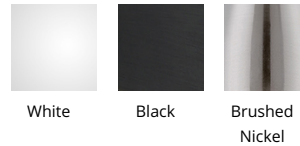

WAC LIGHTING

Ocularc 1.0

8W 0°-20° Adjustable Square

Fixture Type: _____

Catalog Number: _____

Project: _____

Location: _____

Model	Beam	Color Temp & CRI	Lumens	CBCP	Finish
R1BSA-08	F 45°	927 2700K - 90	585	870	BK Black
		930 3000K - 90	630	941	BN Brushed Nickel
	N 25°	927 2700K - 90	630	2225	WT White
		930 3000K - 90	680	2405	

Example: **R1BSA-08-F927-BK**

DESCRIPTION

Engineered with state of the art LED and driver technology, Ocularc 3.0, 2.0, 1.0 family of recessed lighting offers various styles, IC and Airtight Rated New Construction and Remodel, and low glare optical distributions to beautifully illuminate a diverse range of applications.

FEATURES

- Cutout 2 1/2"
- Single spot light source
- Ceiling thickness: 1/2" - 1"
- Sold as New Construction, may be reconfigured in the field for Remodel
- Driver concealed within the fixture
- 5 year warranty

SPECIFICATIONS

Construction:	Die-cast aluminum trim with aluminum heat sink
Power:	7.5W
Input:	120 VAC, 50/60Hz
Dimming:	ELV: 100-5% , TRIAC: 100-5%
Light Source:	Integrated LED 3 Step Mac Adam Ellipse
Rated Life:	50000 Hours
Cut Out:	2 1/2"
Finish:	Electrostatically Powder Coated:White, Electrostatically Powder Coated::Black, Electrostatically Powder Coated::Brushed Nickel
Ceiling Thickness:	1/2" - 1"
Operating Temp:	-4°F to 104°F (-20°C to 40°C)
Standards:	ETL, cETL, Damp Location Listed, Energy Star 2.0, Title 24 JA8-2019 Compliant, IC, Airtight

FINISHES:

LINE DRAWING: