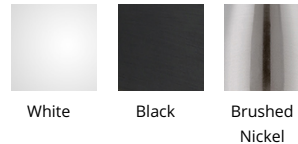

WAC LIGHTING

Ocularc 1.0

8W 0°-20° Adjustable Round

Fixture Type: _____

Catalog Number: _____

Project: _____

Location: _____

Model	Beam	Color Temp & CRI	Lumens	CBCP	Finish
R1BRA-08	F 45°	927 2700K - 90	585	870	BK Black
		930 3000K - 90	630	941	BN Brushed Nickel
	N 25°	927 2700K - 90	630	2225	WT White
		930 3000K - 90	680	2405	

Example: **R1BRA-08-F927-BK**

DESCRIPTION

Engineered with state of the art LED and driver technology, Ocularc 3.0, 2.0, 1.0 family of recessed lighting offers various styles, IC and Airtight Rated New Construction and Remodel, and low glare optical distributions to beautifully illuminate a diverse range of applications.

FEATURES

- Cutout 2 1/2"
- Single spot light source
- Ceiling thickness: 1/2" - 1"
- Sold as New Construction, may be reconfigured in the field for Remodel
- Driver concealed within the fixture
- 5 year warranty

SPECIFICATIONS

Construction:	Die-cast aluminum trim with aluminum heat sink
Power:	7.5W
Input:	120 VAC, 50/60Hz
Dimming:	ELV: 100-5% , TRIAC: 100-5%
Light Source:	Integrated LED 3 Step Mac Adam Ellipse
Rated Life:	50000 Hours
Cut Out:	2 1/2"
Finish:	Electrostatically Powder Coated:White, Electrostatically Powder Coated::Black, Electrostatically Powder Coated:::Brushed Nickel
Ceiling Thickness:	1/2" - 1"
Operating Temp:	-4°F to 104°F (-20°C to 40°C)
Standards:	ETL, cETL, Damp Location Listed, Energy Star 2.0, Title 24 JA8-2019 Compliant, IC, Airtight

FINISHES:

LINE DRAWING: