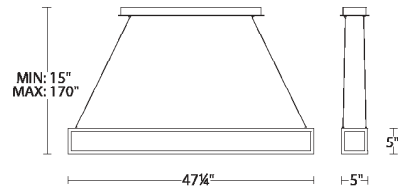

PRODUCT DESCRIPTION

Cutting edge illumination in a smart, geometric design.

FEATURES

- Super thin, edge-lit LED panel illuminates up & down
- Thin powered aircraft cables provide an ultra-clean look
- Driver concealed within the canopy
- Can be mounted on a sloped ceiling
- Color Temperature: 3000K
- CRI: 90
- Rated Life: 50,000 hours
- Title 24 option available (special order)

SPECIFICATIONS

Construction: Aluminum with acrylic diffuser

Input: 120V - 277V

Dimming: 100% - 10% ELV / 0 - 10V / TRIAC

Light Source: High output LED

Finish: Black (BK)

Standards: ETL/cETL, Damp location listed