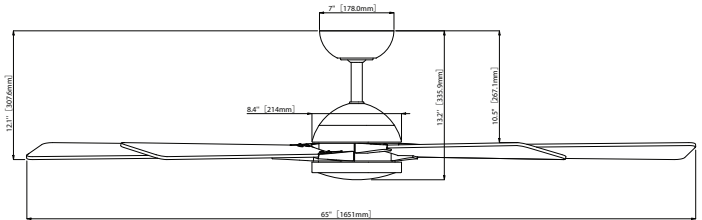

ROTARY

F-099L

65" Ceiling Fan

WAC SMART FANS

PRODUCT DESCRIPTION

A sleek modern design incorporating unpretentious, stylish aesthetic, with a focus on simplicity and minimalism. Blends seamlessly into any interior or exterior setting. Utilizes a powerful 6-speed operation with an integrated LED luminaire for cost-saving efficiency and luminosity.

FEATURES

- 6 fan speeds through both Summer and Winter Modes
- Silent DC motor
- Luminaire cover not included
- Includes remote control with wall cradle (RC20-WT)
- Wall control for 3, 4-way control sold separately
- Compatible with WAC Smart Fans app

AIRFLOW/ENERGY EFFICIENCY

Weighted-Average/High Airflow CFM:	4717/7018
Weighted-Average/High Energy Use (W):	25/38
Estimated Yearly Energy Cost ($):	7
Weighted-Average/High Efficiency (CFM/W):	185
Max RPM:	128

ORDER NUMBER

Model	Housing	Blade Arm
F-099L	MB <i>Matte Black</i>	BN <i>Brushed Nickel</i>
	MB <i>Matte Black</i>	SB <i>Soft Brass</i>

F-099L-__

Example: F-099L-MB/SB

*This fan comes uni-pack - blade select options are not available

* Range results may vary based on application and surroundings.

SPECIFICATIONS

Construction:	Aluminum, ABS
Blade:	14° Pitch, 65" sweep
Downrod:	3/4"W X 6"H included
Mounting Slope:	Up to 30°
Wire:	80"
Hanging Weight:	21 lbs
Total Power:	58W
Standards:	UL/cUL Wet Location listed, Title 24 JA8-2016, Title 20, Energy Star
Motor Type:	DC 120 x 25

WIRELESS PERFORMANCE

Wi-Fi Range:	Up to 150 ft*
Bluetooth Range:	Up to 150 ft*

LUMINAIRE PERFORMANCE

Light Source:	LED
Light Wattage:	19.5W
Lumens/Delivered:	1600/1200
Dimming:	Integrated
CRI:	90
CCT Color Temperature:	2700K, 3000K, 4000K, 5000K (selectable)
Rated Life:	50,000 hours

The WAC app synchronizes seamlessly with smart home devices you already own

wacighting.com
Phone (800) 526.2588
Fax (800) 526.2585

Headquarters/Eastern Distribution Center
44 Harbor Park Drive
Port Washington, NY 11050

Central Distribution Center
1600 Distribution Ct
Lithia Springs, GA 30122

Western Distribution Center
1750 Archibald Avenue
Ontario, CA 91760