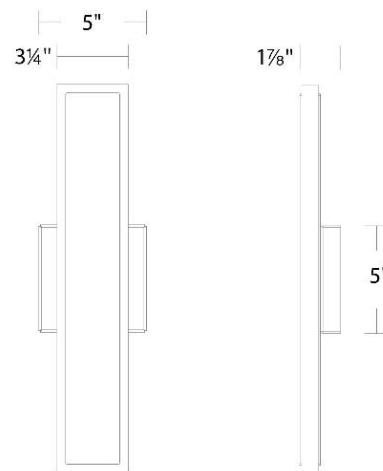

WAC LIGHTING

Bastone

Outdoor Wall Sconce 4CCT

Fixture Type: _____

Catalog Number: _____

Project: _____

Location: _____

Model & Size	Color Temp	Finish	LED Watts	LED Lumens	Delivered Lumens
WS-W99418 18"	2700K	BK Black	30 W	1287	1066
	3000K		30 W	1287	1066
	3500K		30 W	1287	1066
	4000K		30 W	1287	1066

- Edge lit LED illumination
- Built in color temperature adjustability. Switch from 2700K/3000K/3500K/4000K
- Driver concealed within the canopy

SPECIFICATIONS

Color Temp:	2700K,3000K,3500K,4000K
Input:	120/277V,50/60Hz
CRI:	90
Dimming:	ELV: 100-10% ,TRIAC: 100-5%
Rated Life:	50000 Hours
Mounting:	Can be mounted on wall in all orientations
Standards:	ETL, cETL Wet Location Listed
Construction:	Aluminum with etched acrylic diffuser

FINISHES:

Black

LINE DRAWING:

WS-W99418