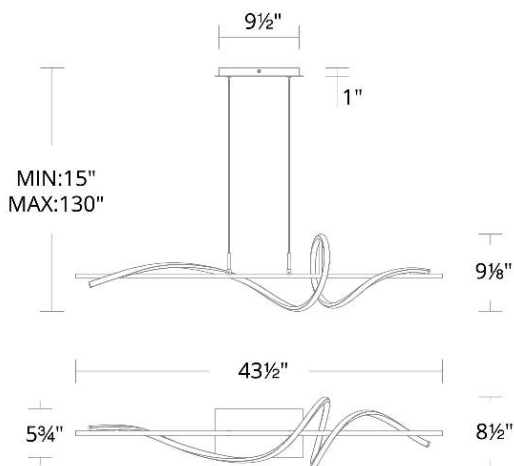

SPECIFICATIONS

Color Temp:	4000K,3500K,3000K,2700K
Input:	120-277V,50/60Hz
CRI:	90
Dimming:	ELV: 100-10% ,TRIAC: 100-5%
Rated Life:	50000 Hours
Standards:	ETL, cETL,Title 24 JA8 Compliant Damp Location Listed
Construction:	Aluminum body, silicone diffuser

FINISHES:

Black

LINE DRAWING:

PD-39443