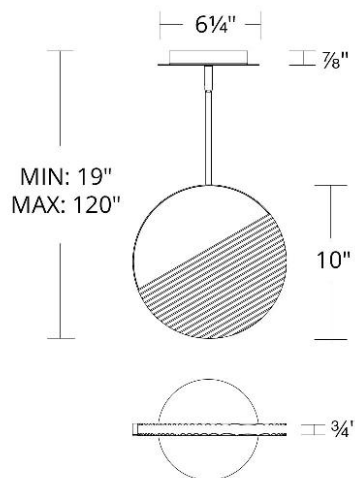

WAC LIGHTING

Crescent

Pendant 4CCT

Fixture Type: _____

Catalog Number: _____

Project: _____

Location: _____

Model & Size	Color Temp	Finish	LED Watts	LED Lumens	Delivered Lumens
PD-25410 10"	2700K	AB Aged Brass	11 W	590	532
	3000K		11 W	590	532
	3500K		11 W	590	532
	4000K		11 W	590	532

FEATURES

- Three 12" and one 6" downrods included (additional downrods available)
- May be mounted on a sloped ceiling
- Built in color temperature adjustability. Switch from 2700K/3000K/3500K/4000K
- 0-10V dimming option (LDS065M010AFE-LO1) available (special order), unit dimensions: 3.4" x 1.2" x 0.5"
- ACLED driverless technology

SPECIFICATIONS

Color Temp:	3500K,4000K,3000K,2700K
Input:	120 VAC,50/60Hz
CRI:	90
Dimming:	ELV: 100-10% ,TRIAC: 100-5%
Rated Life:	50000 Hours
Standards:	ETL, cETL,Title 24 JA8 Compliant Damp Location Listed
Construction:	Aluminum body with ribbed acrylic diffuser

FINISHES:

Aged Brass

LINE DRAWING:

PD-25410-30