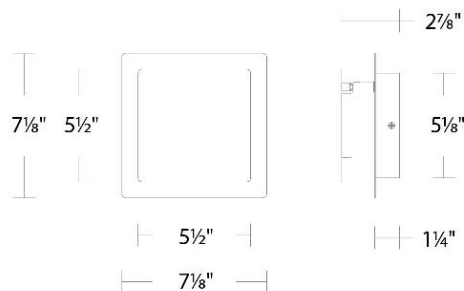

WAC LIGHTING

Greet

Wall Sconce 4CCT

Fixture Type: _____

Catalog Number: _____

Project: _____

Location: _____

Model & Size	Color Temp	Finish	LED Watts	LED Lumens	Delivered Lumens
WS-87407 7"	2700K	BK Black	8 W	630	488
	3000K	WT White	8 W	630	488
	3500K		8 W	630	488
	4000K		8 W	630	488

Example: **WS-87407-40-WT**

For custom requests please contact customs@wacighting.com

DESCRIPTION

Equilateral geometry. Two squares form a boxy frame. The smallest floats over integrated LEDs, allowing soft illumination to radiate around its edges.

FEATURES

- Light source offers 360 degree rotation
- Built in color temperature adjustability. Switch from 2700K/3000K/3500K/4000K
- Driver concealed within the canopy

SPECIFICATIONS

Color Temp:	3000K,2700K,3500K,4000K
Input:	120/277V,50/60Hz
CRI:	90
Dimming:	ELV: 100-10% ,TRIAC: 100-5%
Rated Life:	50000 Hours
Mounting:	Can be mounted on wall in all orientations
Standards:	ETL, cETL,Title 24 JA8 Compliant Damp Location Listed
Construction:	Aluminum body

FINISHES:

White

Black

LINE DRAWING:

WS-87407