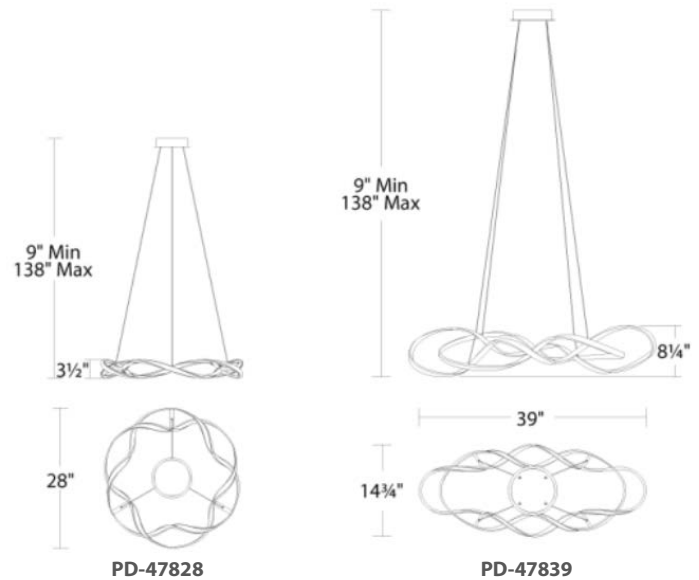

# Interlace Pendant

PD-47828 / PD-47839

dweLED  
by WAC Lighting

Fixture Type:

Catalog Number:

Project:

Location:

## FEATURES

- Two seamless interlocked loops
- Thin powered cables provide an ultra-clean look
- Can be mounted on a sloped ceiling
- Universal voltage driver (120V-220V-277V) concealed within canopy

## SPECIFICATIONS

**Color Temp:** 3000K

**CRI:** 90

**Dimming:** 100%-10% ELV; 100%-5% 0-10V

**Rated Life:** 54,000 hrs

**Input:** 120V – 277V

**Construction:** Aluminum with composite diffuser

**Finish:** Chrome

## ORDER NUMBER

Model	Wattage	Voltage	LED Lumens	Delivered Lumens	Finish
PD-47828	28" 57W	120V-277V	4853	3263	CH Chrome
PD-47839	39" 57W		4734	3241	

Example: PD-47839-CH

dweLED.com  
Phone (800) 526.2588  
Fax (800) 526.2585