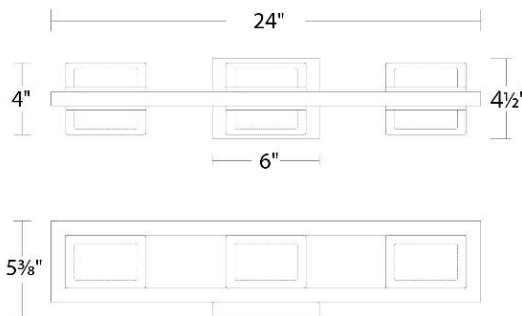

WAC LIGHTING

Interlok

Bath & Wall Light 4CCT

Fixture Type: _____

Catalog Number: _____

Project: _____

Location: _____

Model & Size	Color Temp	Finish	LED Watts	LED Lumens	Delivered Lumens
WS-77424 24"	2700K	BN Brushed Nickel	18 W	2542	1398
	3000K		18 W	2542	1398
	3500K		18 W	2542	1398
	4000K		18 W	2542	1398

Example: **WS-77424-40-BN**

For custom requests please contact customs@wacighting.com

DESCRIPTION

Smoothly opulent. Thick-walled shades offer beautifully diffuse illumination. The frame's elegant lines draw attention to its glass blocks, fashioning a statement of luxury for your bath.

FEATURES

- Thick walled glass diffusers
- Built in color temperature adjustability. Switch from 2700K/3000K/3500K/4000K
- Driver concealed within the canopy

SPECIFICATIONS

Color Temp:	4000K,3500K,3000K,2700K
Input:	120/277V,50/60Hz
CRI:	90
Dimming:	ELV: 100-10% , TRIAC: 100-5%
Rated Life:	50000 Hours
Mounting:	Can be mounted on ceiling or wall in all orientations
Standards:	ETL, cETL, Title 24 JA8 Compliant Damp Location Listed
Construction:	Extruded aluminum body with glass diffuser

FINISHES:

Brushed
Nickel

LINE DRAWING:

WS-77424