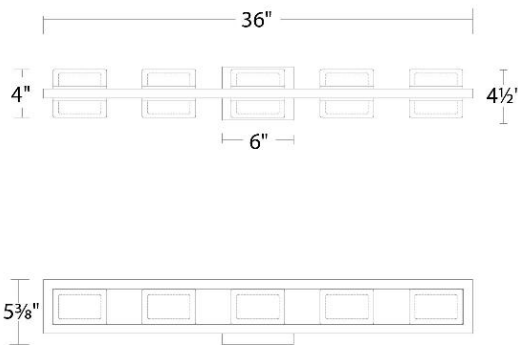

FINISHES:

Brushed
Nickel

LINE DRAWING:

WS-77436

WAC LIGHTING