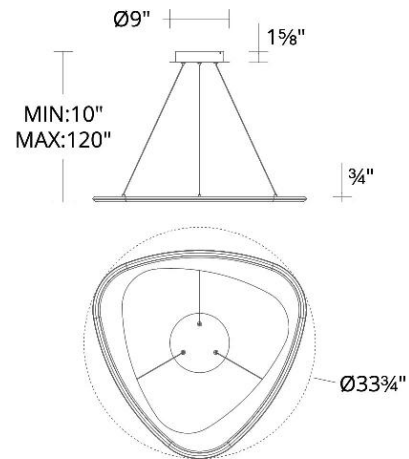

Fixture Type: _____

Catalog Number: _____

Project: _____

Location: _____

Oyster

Pendant 4CCT

Model & Size	Color Temp	Finish	LED Watts	LED Lumens	Delivered Lumens
PD-41433 33"	2700K	BC Black Chrome	38 W	2642	1482
	3000K		38 W	2642	1482
	3500K		38 W	2642	1482
	4000K		38 W	2642	1482

SPECIFICATIONS

Color Temp:	4000K,3500K,3000K,2700K
Input:	120-277V,50/60Hz
CRI:	90
Dimming:	ELV: 100-10% ,TRIAC: 100-5%
Rated Life:	50000 Hours
Standards:	ETL, cETL Damp Location Listed
Construction:	Aluminum body, silicone diffuser

FINISHES:

- Black
- Chrome

LINE DRAWING:

PD-41433