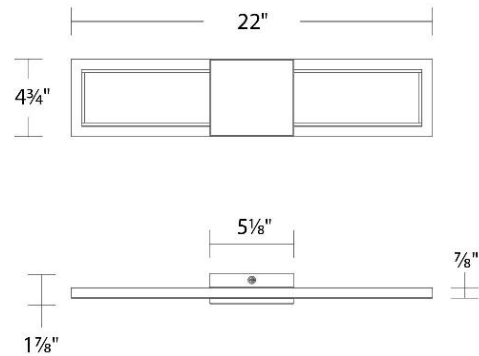

Peekaboo

Bath & Wall 3000K

Fixture Type: _____

Catalog Number: _____

Project: _____

Location: _____

Model & Size	Color Temp	Finish	LED Watts	LED Lumens	Delivered Lumens
WS-83422 22"	2700K/3000K/3500K/4000K	BK/AB Black/Aged Brass BK/BN Black/Brushed Nickel	20 W	1006 1765	833 1272

Example: **WS-83422-BK/BN**

For custom requests please contact customs@wacighting.com

DESCRIPTION

Plane geometry. This layered design features a sleek, illuminated rectangle punctuated by an opaque square, bringing substance to style.

FEATURES

- Diffused omnidirectional illumination
- Interchangeable center plate, choose from aged brass or brushed nickel
- Driver concealed within the canopy

SPECIFICATIONS

Color Temp:	2700K/3000K/3500K/4000K
Input:	120/277V,50/60Hz
CRI:	90
Dimming:	ELV: 100-10% ,TRIAC: 100-5%
Rated Life:	50000 Hours
Mounting:	Can be mounted on ceiling or wall in all orientations
Standards:	ETL, cETL Damp Location Listed
Construction:	Aluminum body, with acrylic diffuser

FINISHES:

Black/Aged Brass   Black/Brushed Nickel

LINE DRAWING:

WS-83422