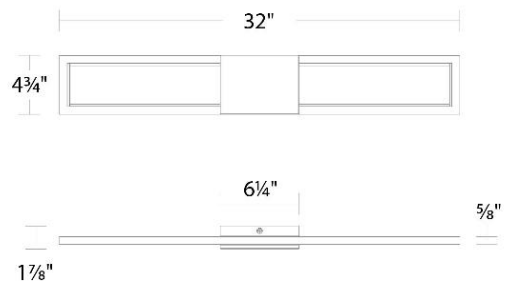

LINE DRAWING: