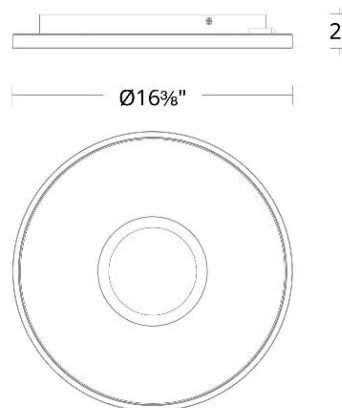

WAC LIGHTING

Pinpoint

Flush Mount 4CCT

Fixture Type: _____

Catalog Number: _____

Project: _____

Location: _____

Model & Size	Color Temp	Finish	LED Watts	LED Lumens	Delivered Lumens
FM-37416 15"	2700K	BK Black	38 W	1823	1095
	3000K		38 W	1823	1095
	3500K		38 W	1823	1095
	4000K		38 W	1823	1095

Example: **FM-37416-40-BK**

For custom requests please contact customs@wacighting.com

DESCRIPTION

Showcasing two platforms within one luminaire, this flush mount combines soft ambiance with powerful LEDs to create a dazzling aesthetic. Crafted from metal with silver leaf detailing, this geometric design provides a uniquely diffused illumination and style to any space.

FEATURES

- Silver leaf detailing
- Built in color temperature adjustability. Switch from 2700K/3000K/3500K/4000K
- Driver concealed within the canopy

SPECIFICATIONS

Color Temp:	2700K,3000K,3500K,4000K
Input:	120-277V,50/60Hz
CRI:	90
Dimming:	ELV: 100-10% ,TRIAC: 100-5%
Rated Life:	50000 Hours
Mounting:	Can be mounted on ceiling or wall in all orientations
Standards:	ETL, cETL, Title 24 JA8 Compliant Damp Location Listed
Construction:	Metal body with silicon diffuser

FINISHES:

Black

LINE DRAWING:

FM-37416