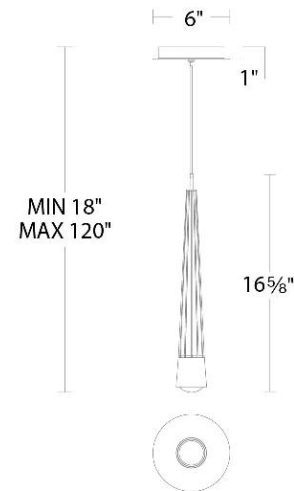

## Mini Pendant 4CCT

Model & Size	Color Temp	Finish	LED Watts	LED Lumens	Delivered Lumens
PD-59416 16"	2700K	AB Aged Brass	8 W	670	577
	3000K	BK Black	8 W	670	577
	3500K	CH Chrome	8 W	670	577
	4000K		8 W	670	577

### SPECIFICATIONS

<b>Color Temp:</b>	3500K,3000K,4000K,2700K
<b>Input:</b>	120/277V,50/60Hz
<b>CRI:</b>	90
<b>Dimming:</b>	ELV: 100-10% ,TRIAC: 100-5%
<b>Rated Life:</b>	50000 Hours
<b>Standards:</b>	ETL, cETL Damp Location Listed
<b>Construction:</b>	Aluminum Hardware with Glass body

### LINE DRAWING:

PD-59416