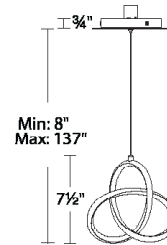

## SPECIFICATIONS

**Construction:** Aluminum

**Input:** 120V - 277V

**Dimming:** 100% - 10% ELV

**Light Source:** High output LED

**Finish:** Chrome (CH)

**Standards:** ETL/cETL, Damp location listed

PD-84907

## ORDER NUMBER

Model	Size	Watt	LED Lumens	Delivered Lumens	Finish
<b>PD-84907</b>	7"	14W	1410	943	<b>CH</b> Chrome <input type="text"/>

Example: **PD-84907-CH**

For Title 24 option, add "T24" before the finish: **PD-84907-T24-CH**