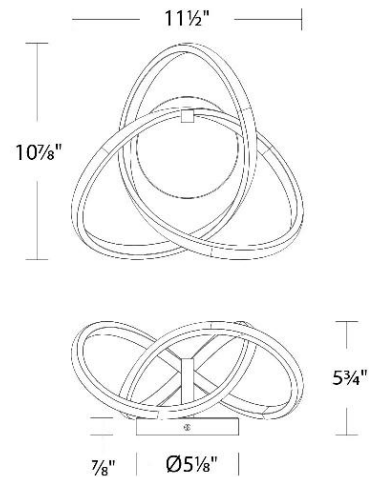

Fixture Type: _____

Catalog Number: _____

Project: _____

Location: _____

Vornado

Wall Sconce 3000K

Model & Size	Color Temp	Finish	LED Watts	LED Lumens	Delivered Lumens
WS-84911 11"	3000K	BK Black CH Chrome	28 W	2900	1489

Example: **WS-84911-CH**

For custom requests please contact customs@wacighting.com

DESCRIPTION

Twisted. A roller coaster-inspired lighting design, this masterpiece of artistry and light is crafted from single pieces that loop in and around themselves, creating dramatic strips of energy-efficient LED light.

FEATURES

- Hand-crafted, asymmetric & seamless construction, variation expected
- Driver concealed within the canopy

SPECIFICATIONS

Color Temp:	3000K
Input:	120/277V,50/60Hz
CRI:	90
Dimming:	ELV: 100-10% , TRIAC: 100-5%
Rated Life:	50000 Hours
Mounting:	Can be mounted on ceiling or wall in all orientations
Standards:	ETL, cETL Damp Location Listed
Construction:	Aluminum body with silicon diffuser

FINISHES:

LINE DRAWING:

WS-84911