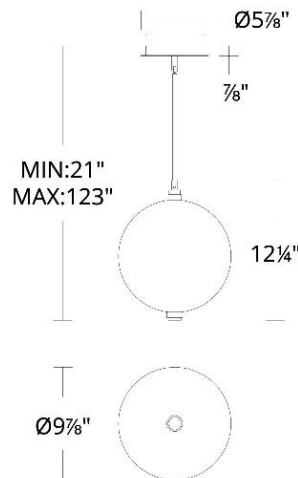

WAC LIGHTING

Anakin

Mini Pendant 3000K

Fixture Type: _____
 Catalog Number: _____
 Project: _____
 Location: _____

Model & Size	Color Temp	Finish	LED Watts	LED Lumens	Delivered Lumens
PD-51410 10"	3000K	BK Black	5 W	300	254

Example: **PD-51410-BK**

For custom requests please contact customs@wacighting.com

DESCRIPTION

Clearly fascinating. A transparent tube of LED light providing dramatic illumination.

FEATURES

- New LED filament technology
- Three 12" and one 6" downrods included (additional downrods available)
- May be mounted on a sloped ceiling
- Spin-on round canopy with minimal hardware
- Driver concealed within the canopy

FINISHES:

Black

LINE DRAWING:

PD-51410