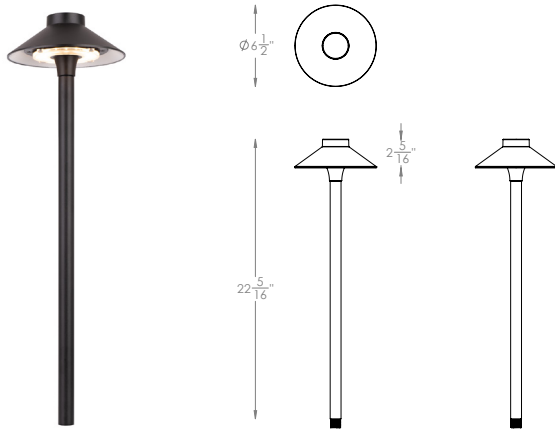

TIKI LED AREA LIGHT

6841

Fixture Type:

Catalog Number:

Project: _____

Location: _____

PRODUCT DESCRIPTION

Enjoy awe-inspiring wayfinding illumination. COLORSCAPING LED Path and Area Lights guide you safely around a flower garden, pool, driveway, or through backyard woods. From subtle tones to bold vivid hues, create multi-colored lighting effects to control sightlines and make your yard feel larger at night. Magical. Bedazzling.