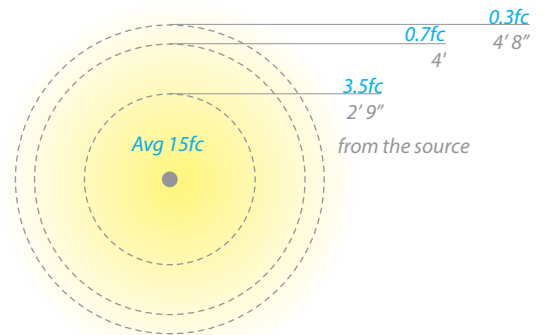

SPECIFICATIONS

Input: 15VAC (Colorsapcing Smart Transformer is required)
Power: 12W / 18.5VA 12W / 18.5VA
Brightness: White: 675
 Red: 230
 Green: 450
 Blue: 100
CRI: 85
Rated Life: 50,000 hours

ORDERING NUMBER