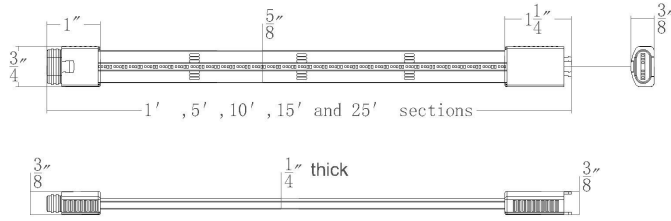

InvisiLED® OUTDOOR RGBWW

Wet Rated, Color changing and Adjustable CCT LED Tape

WAC

COLORSCAPING
BY WAC ARTFUL ILLUMINATION

Fixture Type:

Catalog Number:

Project:

Location:

PRODUCT DESCRIPTION

This weatherproof marvel offers vibrant RGB color changes and adjustable white light (2700K to 5000K) for any mood or occasion. Effortless installation with push-in connectors and seamless integration into smart home systems like Google Home and Amazon Alexa via the WAC outdoor controller. Plus, enjoy exceptional clarity and precision with dedicated white LED chips.

FEATURES

- **Weatherproof Resilience:** Engineered to withstand the elements with a robust wet rating, ensuring vibrancy in rain, snow, or sleet.
- **IP66 Rated Silicone Jacket:** Added protection for enhanced durability against challenging outdoor conditions.
- **Vivid RGB Color Spectrum:** Elevate your ambiance with the magic of color. With the ability to change hues across the entire RGB visible spectrum, you can set the perfect mood for any occasion.
- **Tunable White Light:** Take control of your illumination like never before. Seamlessly adjust the color temperature from a cozy 2700 Kelvin warm glow to a crisp 5000 Kelvin cool daylight, all at your fingertips.
- **Vivid White Illumination:** Unlike traditional RGB setups, our LED tape showcases dedicated white LED chips, providing a vivid white light with a remarkable Color Rendering Index (CRI) of over 90, ensuring your space is brilliantly and accurately lit.
- **Effortless Connectivity:** Our clean push-in connectors make extending and powering your LED tape a breeze, ensuring a hassle-free installation that anyone can handle.
- **Smart Compatibility:** Sync it effortlessly with the MyWAC app, WallStation, or integrate it into your existing smart home system, including Google Home and Amazon Alexa, using the WAC outdoor controller.
- **Various Roll Lengths Available:** Choose from a range of roll sizes, including 1ft, 5ft, 10ft, 15ft, and 25ft, to suit your specific lighting needs.
- **Customizable Length:** Easily tailor the LED tape to your desired size with the ability to cut it every 2 inches, and seal the ends using our convenient End Cap accessories.

DMX Control	Max Run Length	
	Control Through	
Total Length of Lead Wire Between Controller to Tape	T24-OD-CTR Outdoor Wireless DMX Controller	915-CTR-WT Colorscaping
3 FT	15ft	15ft
6 FT	14ft	15ft
9 FT	12ft	15ft
12 FT	10ft	14ft
18 FT	8ft	10ft
24 FT	6ft	8ft
30 FT	5ft	6ft
40 FT	4ft	5ft

Note: Calculation based on 6 ft. lead wire between Power Supply and controller

SPECIFICATIONS