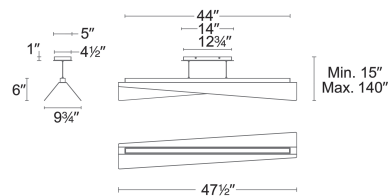

FINISHES:

Black/Aged Brass

LINE DRAWING

PD412648