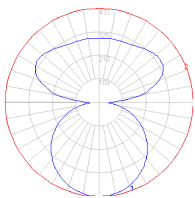

### Dimensions

### Packaging

1 Box

1 x 69" x 6-13/16" x 22-1/8" / 18.74 lbs - 175 cm x 17 cm x 56 cm / 8.5 kg

### Light distribution

Diffused

### Luminaire weight

12.13 lbs / 5.5 kg

Red = Max Cd. Through Vertical plane

Blue = Max Cd. Through Horizontal plane