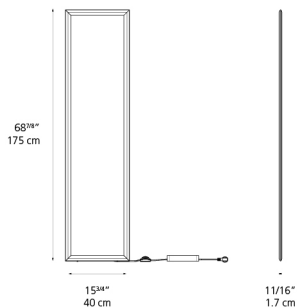

### Dimensions

### Luminaire weight

12.13 lbs / 5.5 kg

Red = Max Cd. Through Vertical plane

Blue = Max Cd. Through Horizontal plane