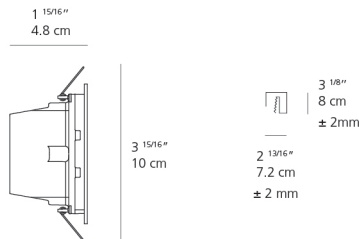

Dimensions

Packaging

1 Box

1 x 7-3/16" x 6-13/16" x 3-5/8" / 1.06 lbs - 18 cm x 17 cm x 9 cm / .48 kg

Light distribution

Direct

Luminaire weight

.79 lbs / .36 kg