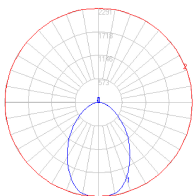

Luminaire weight

7.63 lbs / 3.46 kg