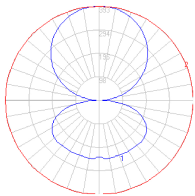

Dimensions

Packaging

1 Box

1 x 45-3/8" x 36-11/16" x 3-5/8" / 16.53 lbs - 115 cm x 93 cm x 9 cm / 7.5 kg

Light distribution

Direct

Luminaire weight

8.11 lbs / 3.68 kg

Red = Max Cd. Through Vertical plane

Blue = Max Cd. Through Horizontal plane

Warranty