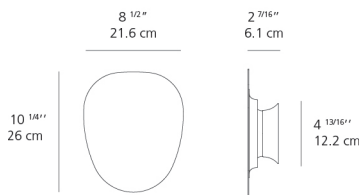

Dimensions

Packaging

2 Boxes

1 x 13-1/16" x 13-1/16" x 3-1/16" / 2.01 lbs - 33.02 cm x 33.02 cm x 7.62 cm / .91 kg

1 x 8-1/16" x 8-1/16" x 8-1/16" / 1.41 lbs - 20.32 cm x 20.32 cm x 20.32 cm / .64 kg

Light distribution